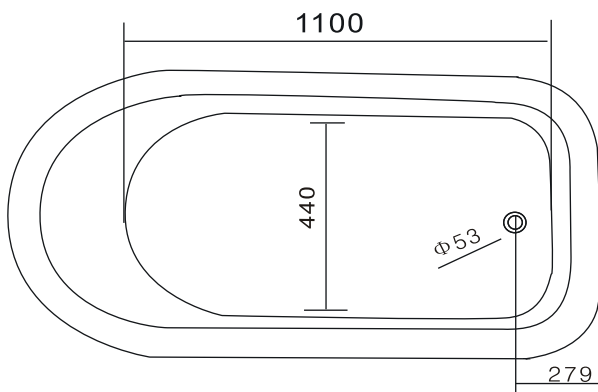

Cast Iron Lion Tub 1710mm

BATHTUB

Size: 1710mm L x 770mm W x 450mm D
 Material: Enameled cast iron
 Tub weight: 125kgs
 Water capacity: 205ltr

CLAWFOOT

Lion & Ball feet
 Adjustable bolts
 Weight: 6kgs

DIMENSIONS