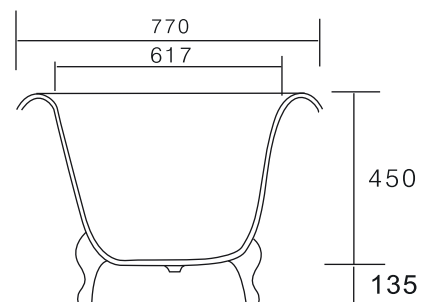

Feet Finishes Available

Chrome / White Paint / Black Paint
Brass / Polished Nickel / Brushed Nickel