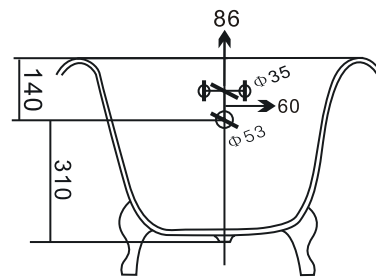

Cast Iron Lion Tub 1530mm

BATHTUB

Size: 1530mm L x 770mm W x 450mm D
Material: Enameled cast iron
Tub weight: 106kgs
Water capacity: 156ltr

CLAWFOOT

Lion & Ball feet
Adjustable bolts
Weight: 6kgs

DIMENSIONS

Feet Finishes Available

Chrome / White Paint / Black Paint
Brass / Polished Nickel / Brushed Nickel

Wall Drill