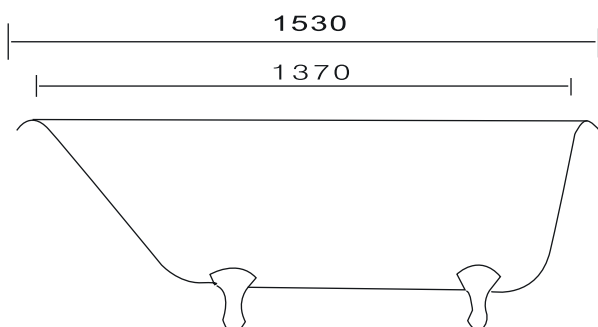

## Cast Iron Lion Tub 1530mm

### BATHTUB

Size: 1530mm L x 770mm W x 450mm D  
 Material: Enameled cast iron  
 Tub weight: 106kgs  
 Water capacity: 156ltr

### CLAWFOOT

Lion & Ball feet  
 Adjustable bolts  
 Weight: 6kgs

### DIMENSIONS