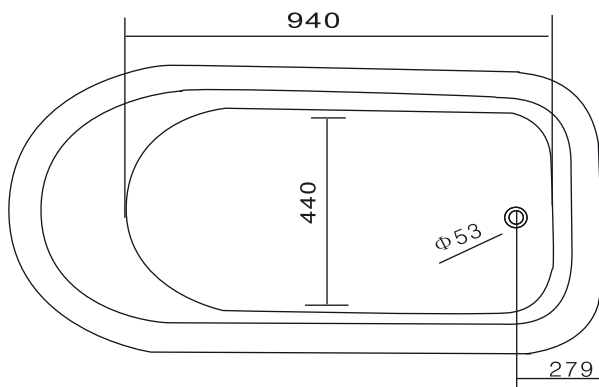

## Cast Iron Lion Tub 1530mm

### BATHTUB

Size: 1530mm L x 770mm W x 450mm D  
 Material: Enameled cast iron  
 Tub weight: 106kgs  
 Water capacity: 156ltr

### CLAWFOOT

Lion & Ball feet  
 Adjustable bolts  
 Weight: 6kgs

### DIMENSIONS