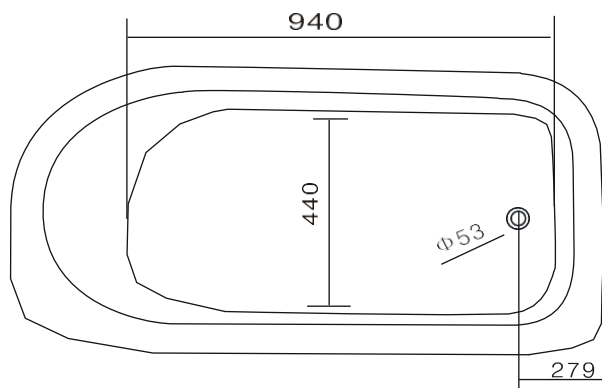

Cast Iron Lion Tub 1530mm

BATHTUB

Size: 1530mm L x 770mm W x 450mm D
Material: Enameled cast iron
Tub weight: 106kgs
Water capacity: 156ltr

CLAWFOOT

Ball & Claw feet
Adjustable bolts
Weight: 6kgs

DIMENSIONS