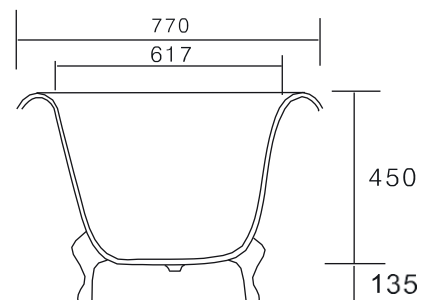

Cast Iron Lion Tub 1530mm

BATHTUB

Size: 1530mm L x 770mm W x 450mm D
Material: Enameled cast iron
Tub weight: 106kgs
Water capacity: 156ltr

CLAWFOOT

Ball & Claw feet
Adjustable bolts
Weight: 6kgs

DIMENSIONS