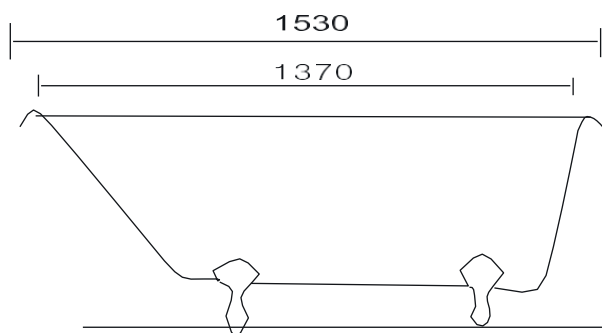

Cast Iron Lion Tub 1530mm

BATHTUB

Size: 1530mm L x 770mm W x 450mm D
Material: Enameled cast iron
Tub weight: 106kgs
Water capacity: 156ltr

CLAWFOOT

Ball & Claw feet
Adjustable bolts
Weight: 6kgs

DIMENSIONS